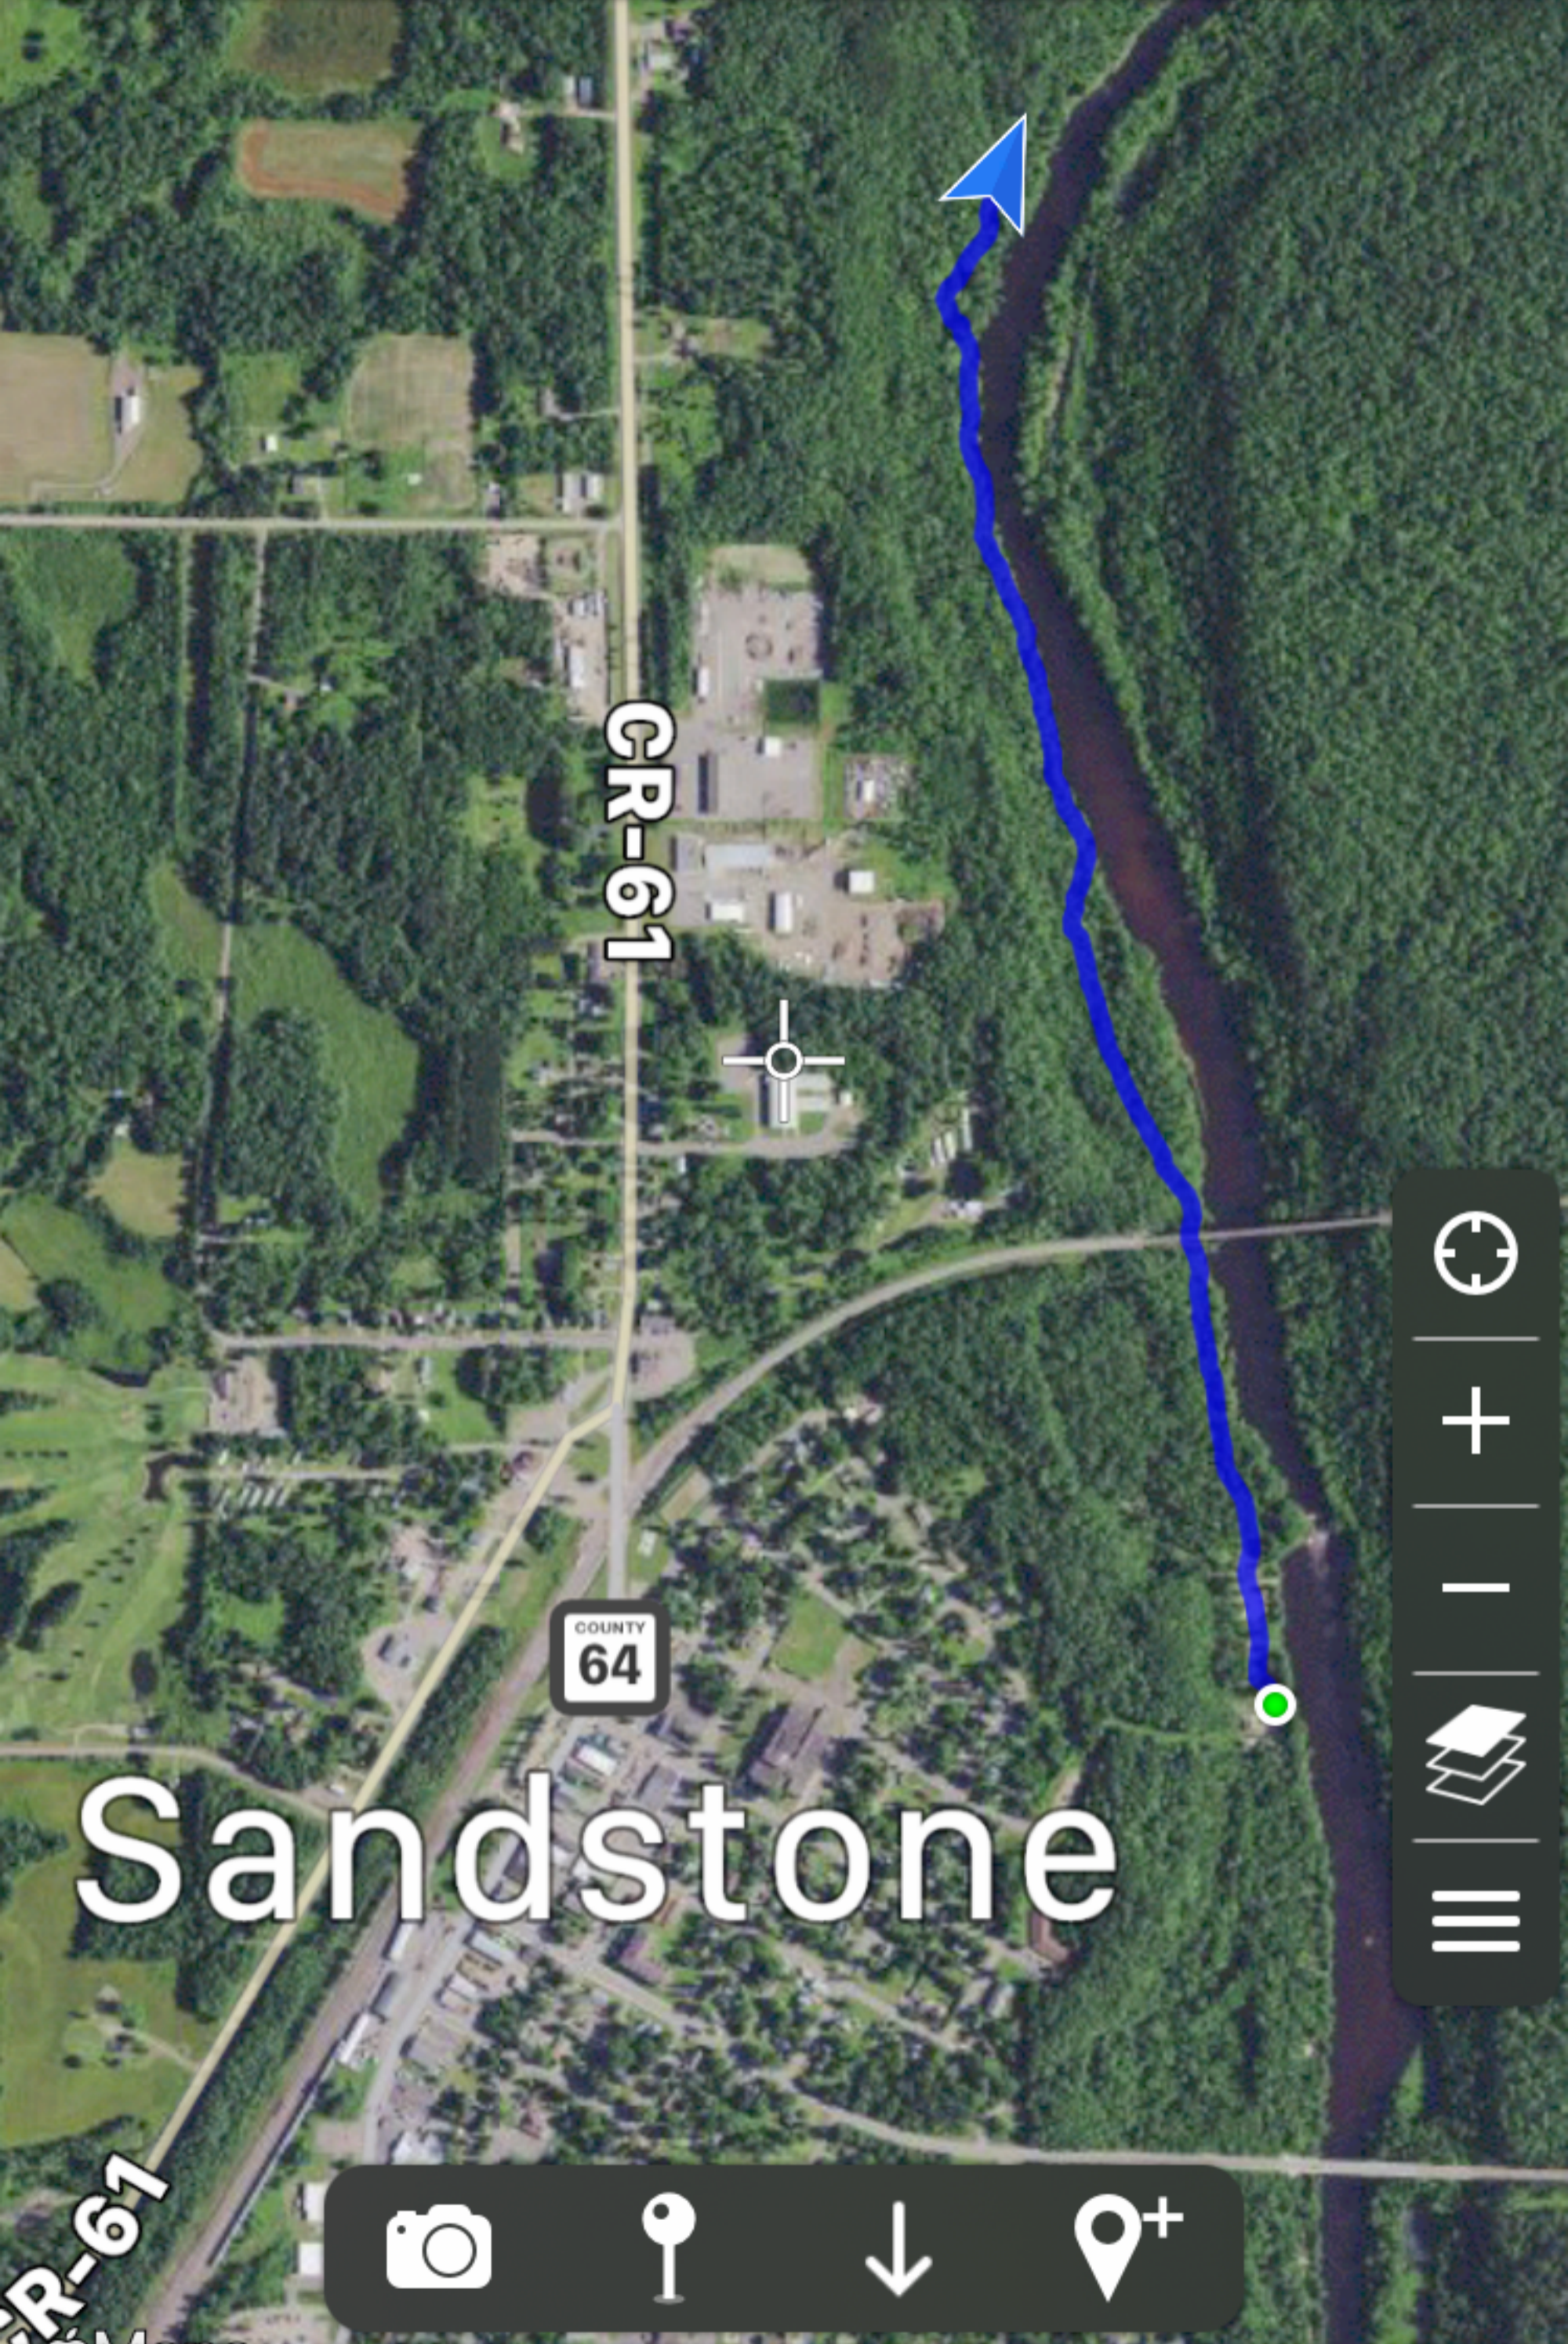

Altitude

980 ft

Speed

0.9 mph

Stop

Time

22:14

Distance

1.03 mi

Distance

1.03 mi

Sandstone

-
-
-
-
-

-
-
-
-

46.14655°N, 92.86098°W